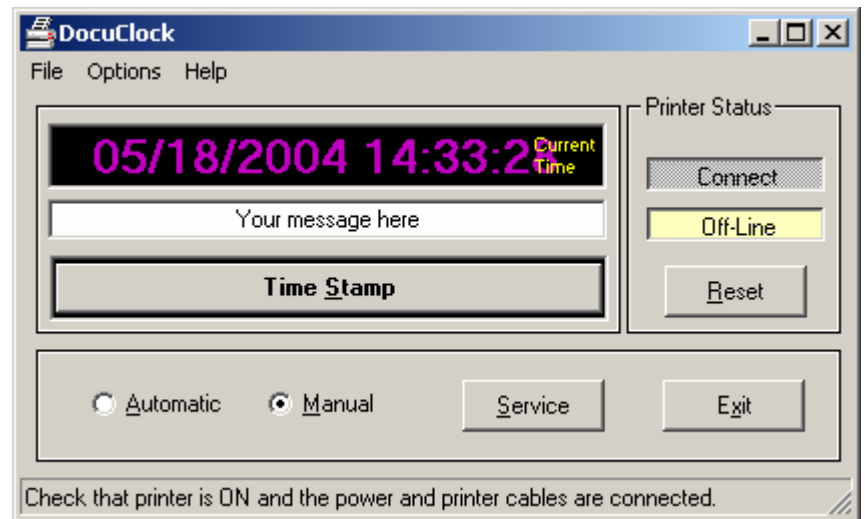

Key DocuClock Features:

- **Atomic Clock Accuracy:** Using the ClockWatch® software the host computer can be set to receive a time at any time, including automated or manual time settings. The time signal can be received through a modem or the Internet.
- **Synchronized Time:** The host computer sends an accurate time signal to the printing unit every time a time stamp is made, including date and time in seconds.
- **OATS Compliant:** Ideal for securities traders who must show seconds on their trades as required by NASD-OATS and the SEC regulations.
- **User-Selectable Print Formats:** with standard or custom messages. Prints year, month, date, hours, minutes, seconds, milliseconds.
- **Automated Activity Log:** A log entry is added every time a timestamp is printed. ClockWatch® also logs every time setting.
- **Fail Safe Mode:** DocuClock® prints only accurate readings. Unlike other time print systems, DocuClock® will print the time only if it gets a reading from the clock running on the host computer. Other time clocks can accumulate several seconds of drift between readings.
- **Automatic "no print":** If for some reason DocuClock® does not receive a signal, the time will not be printed.
- **Scaleable:** Compatible for upgrade to ClockWatch® Server and Client solutions, as well as GPS or radio time synchronization options.